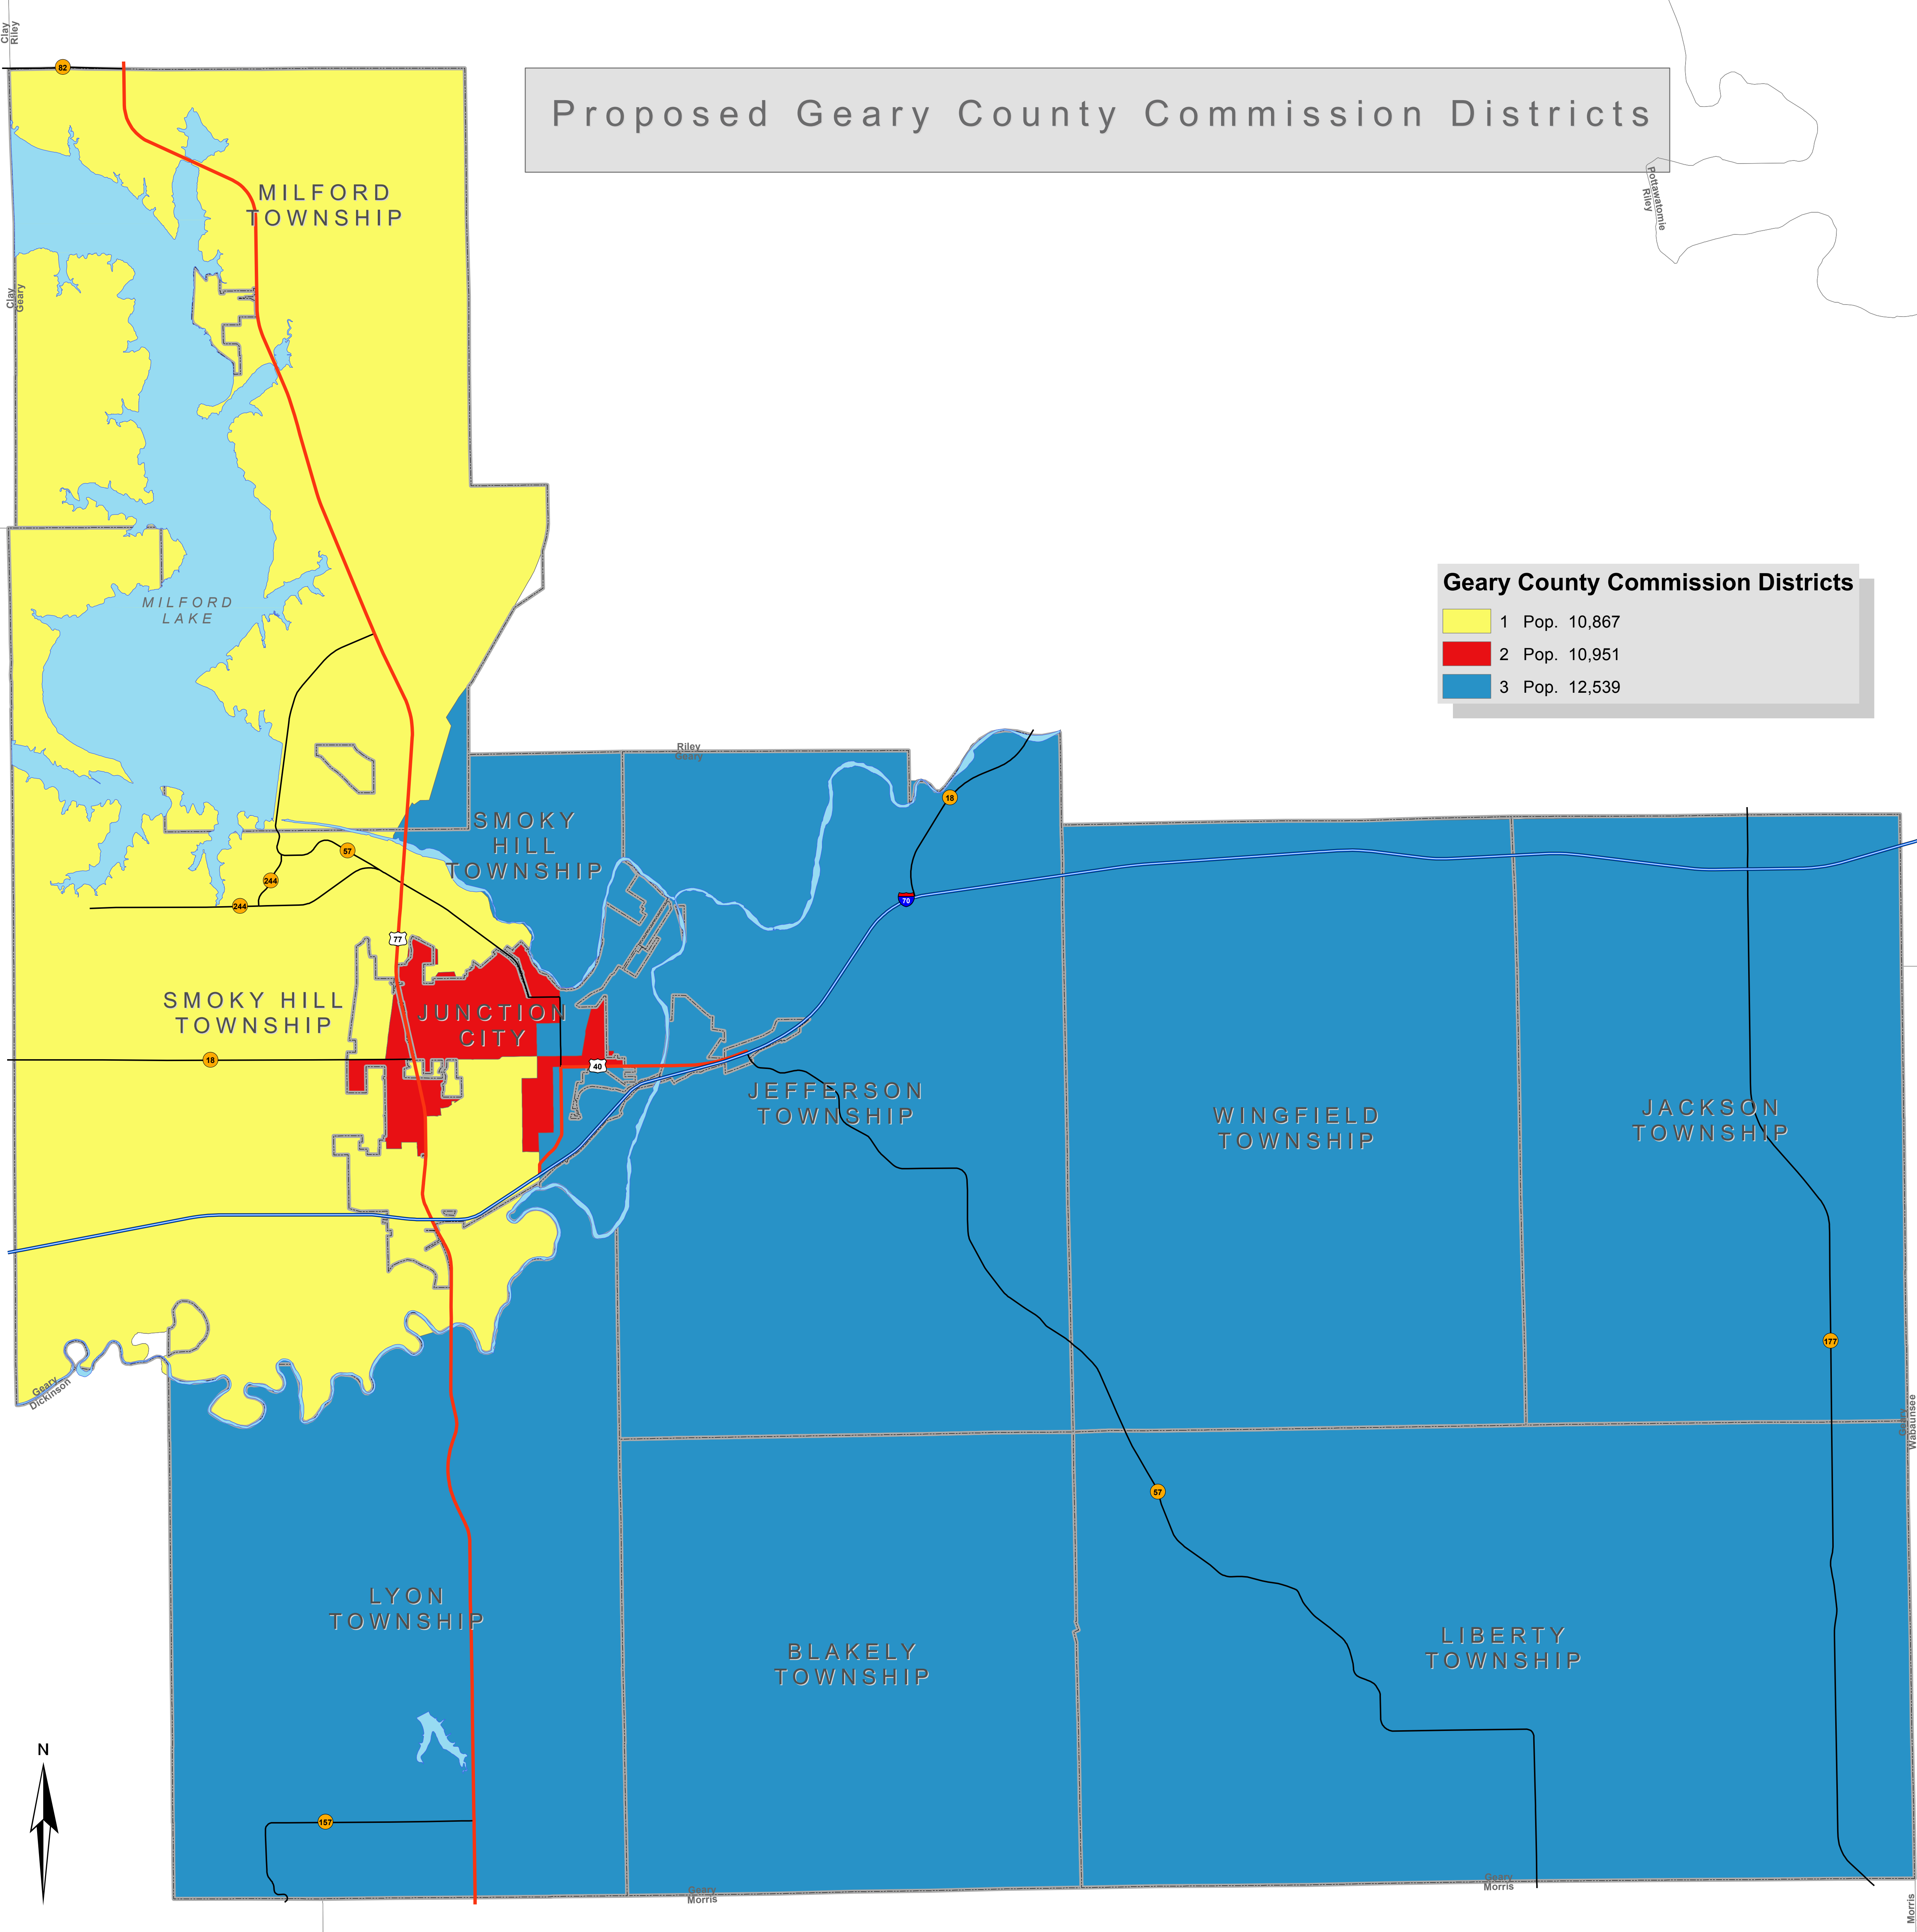

Proposed Geary County Commission Districts

Geary County Commission Districts

- 1 Pop. 10,867
- 2 Pop. 10,951
- 3 Pop. 12,539