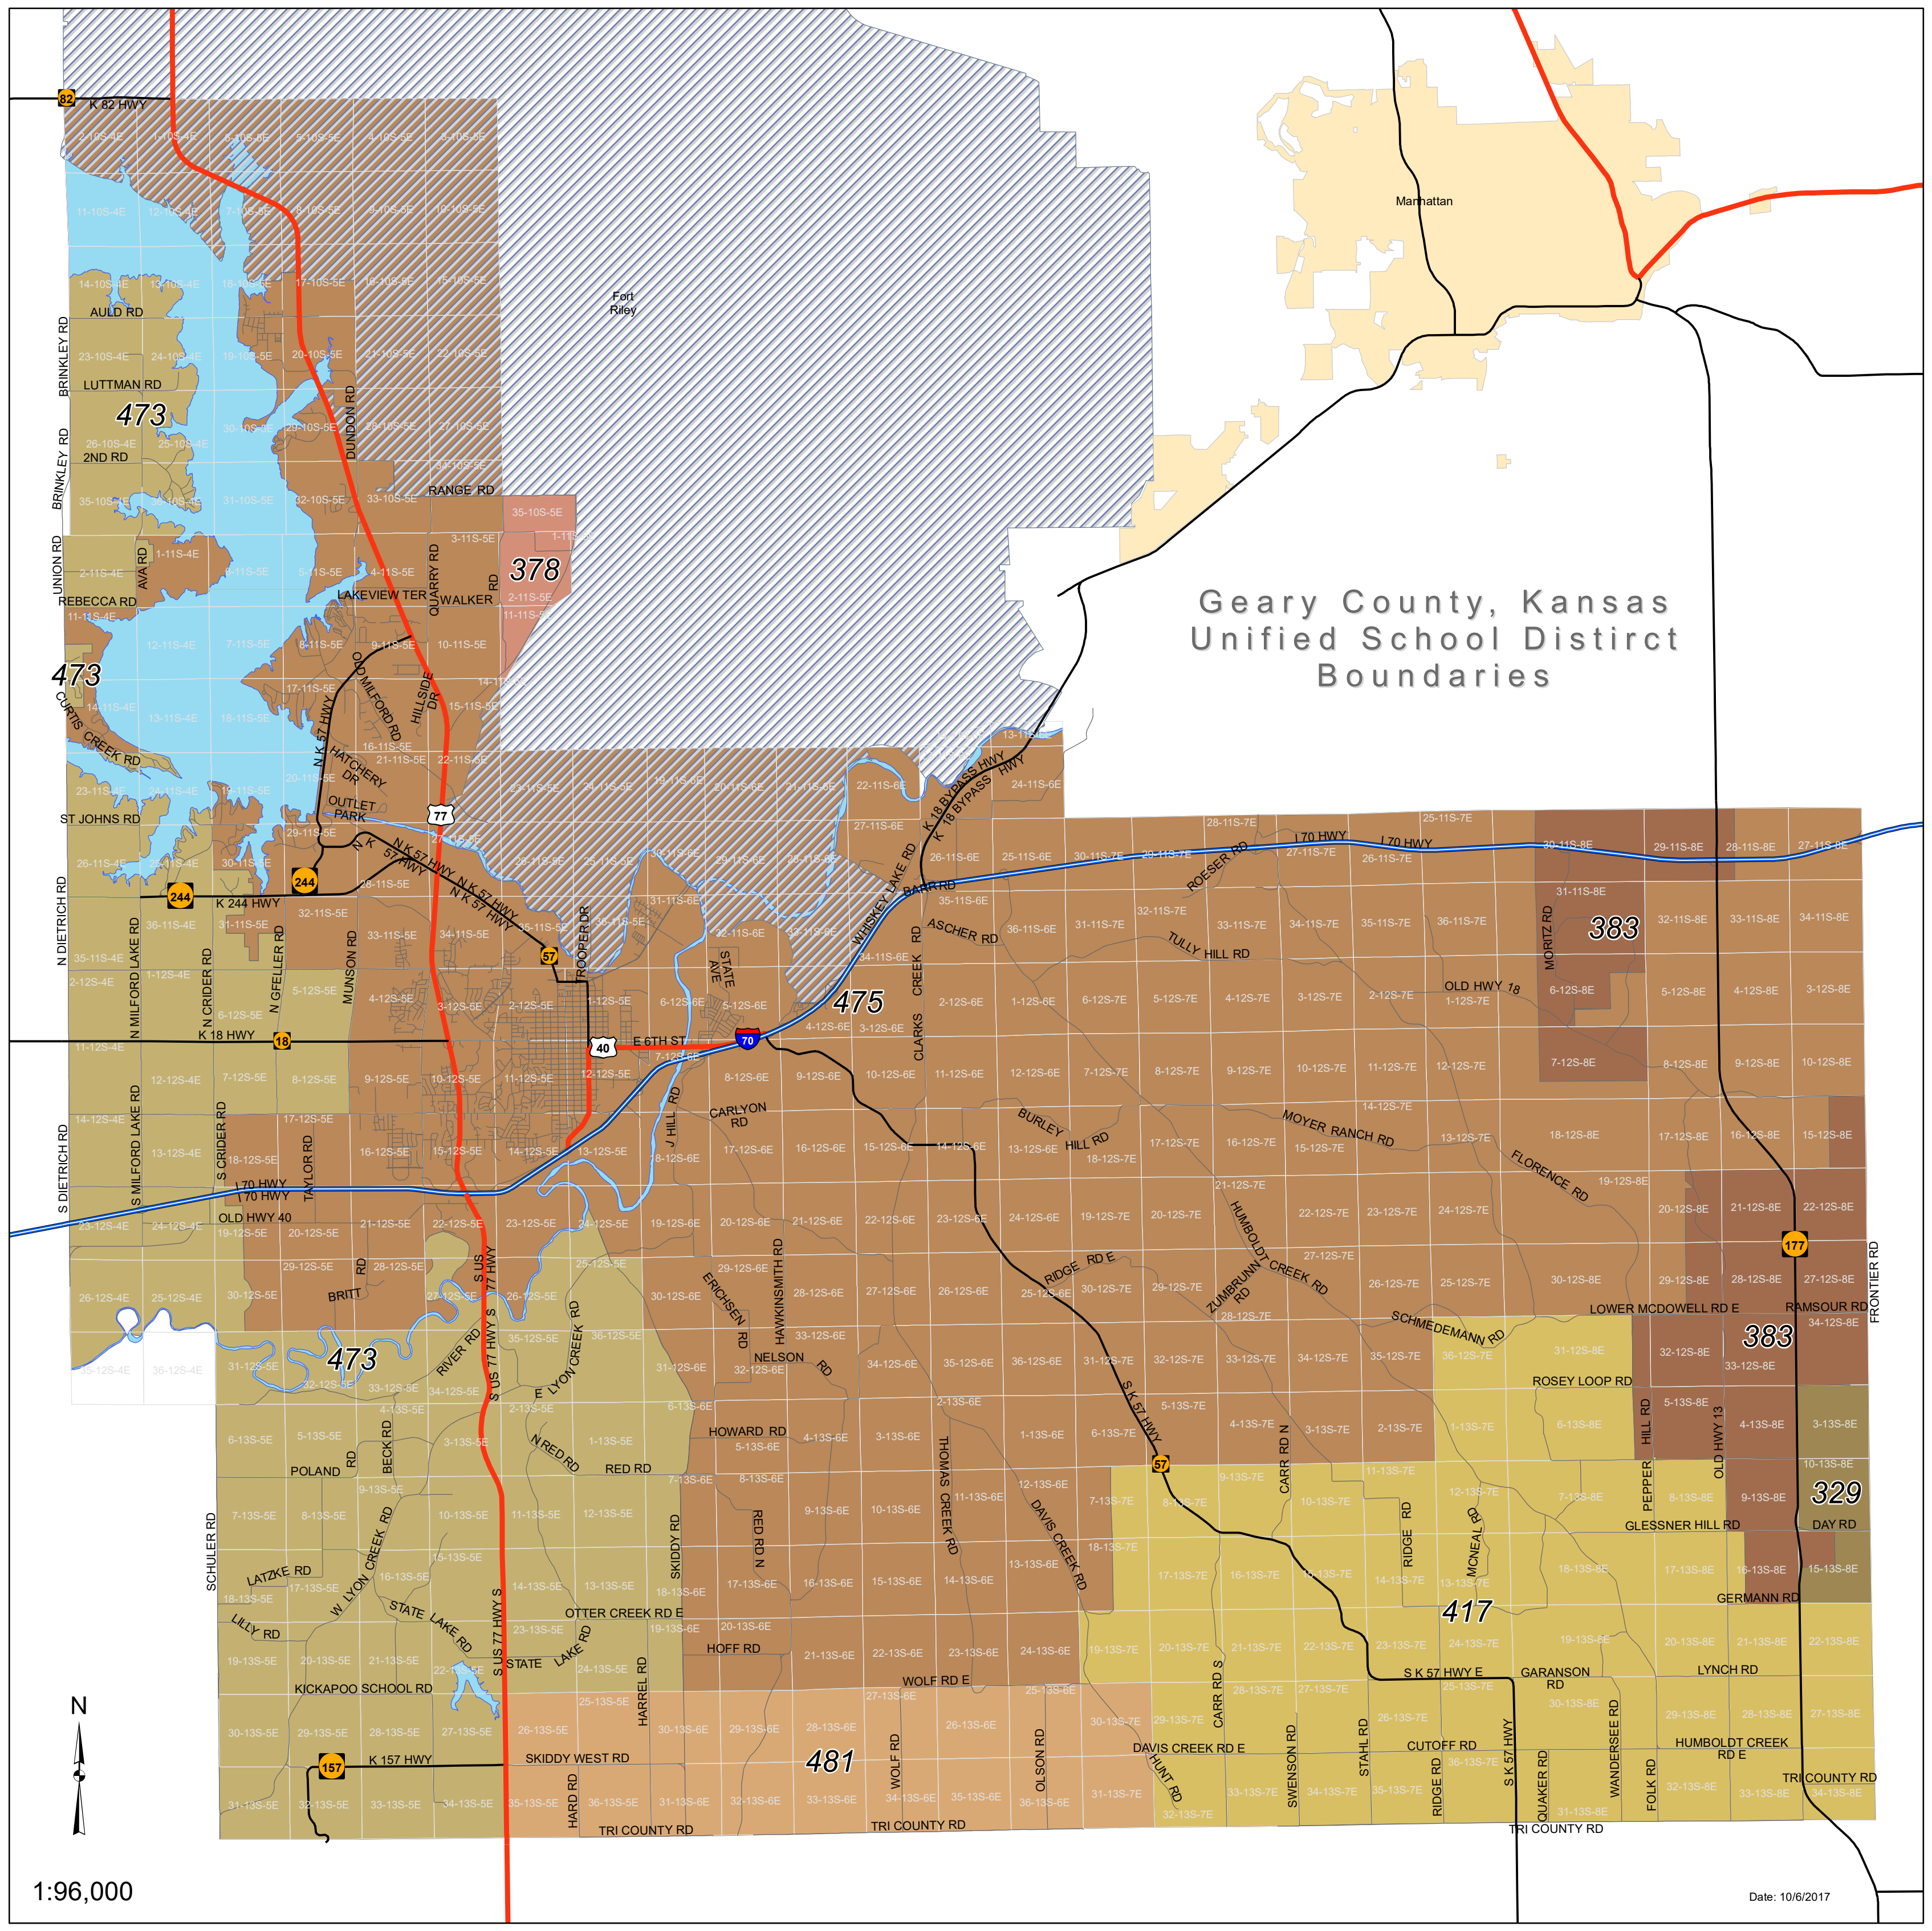

Geary County, Kansas Unified School District Boundaries

1:96,000

Date: 10/6/2017